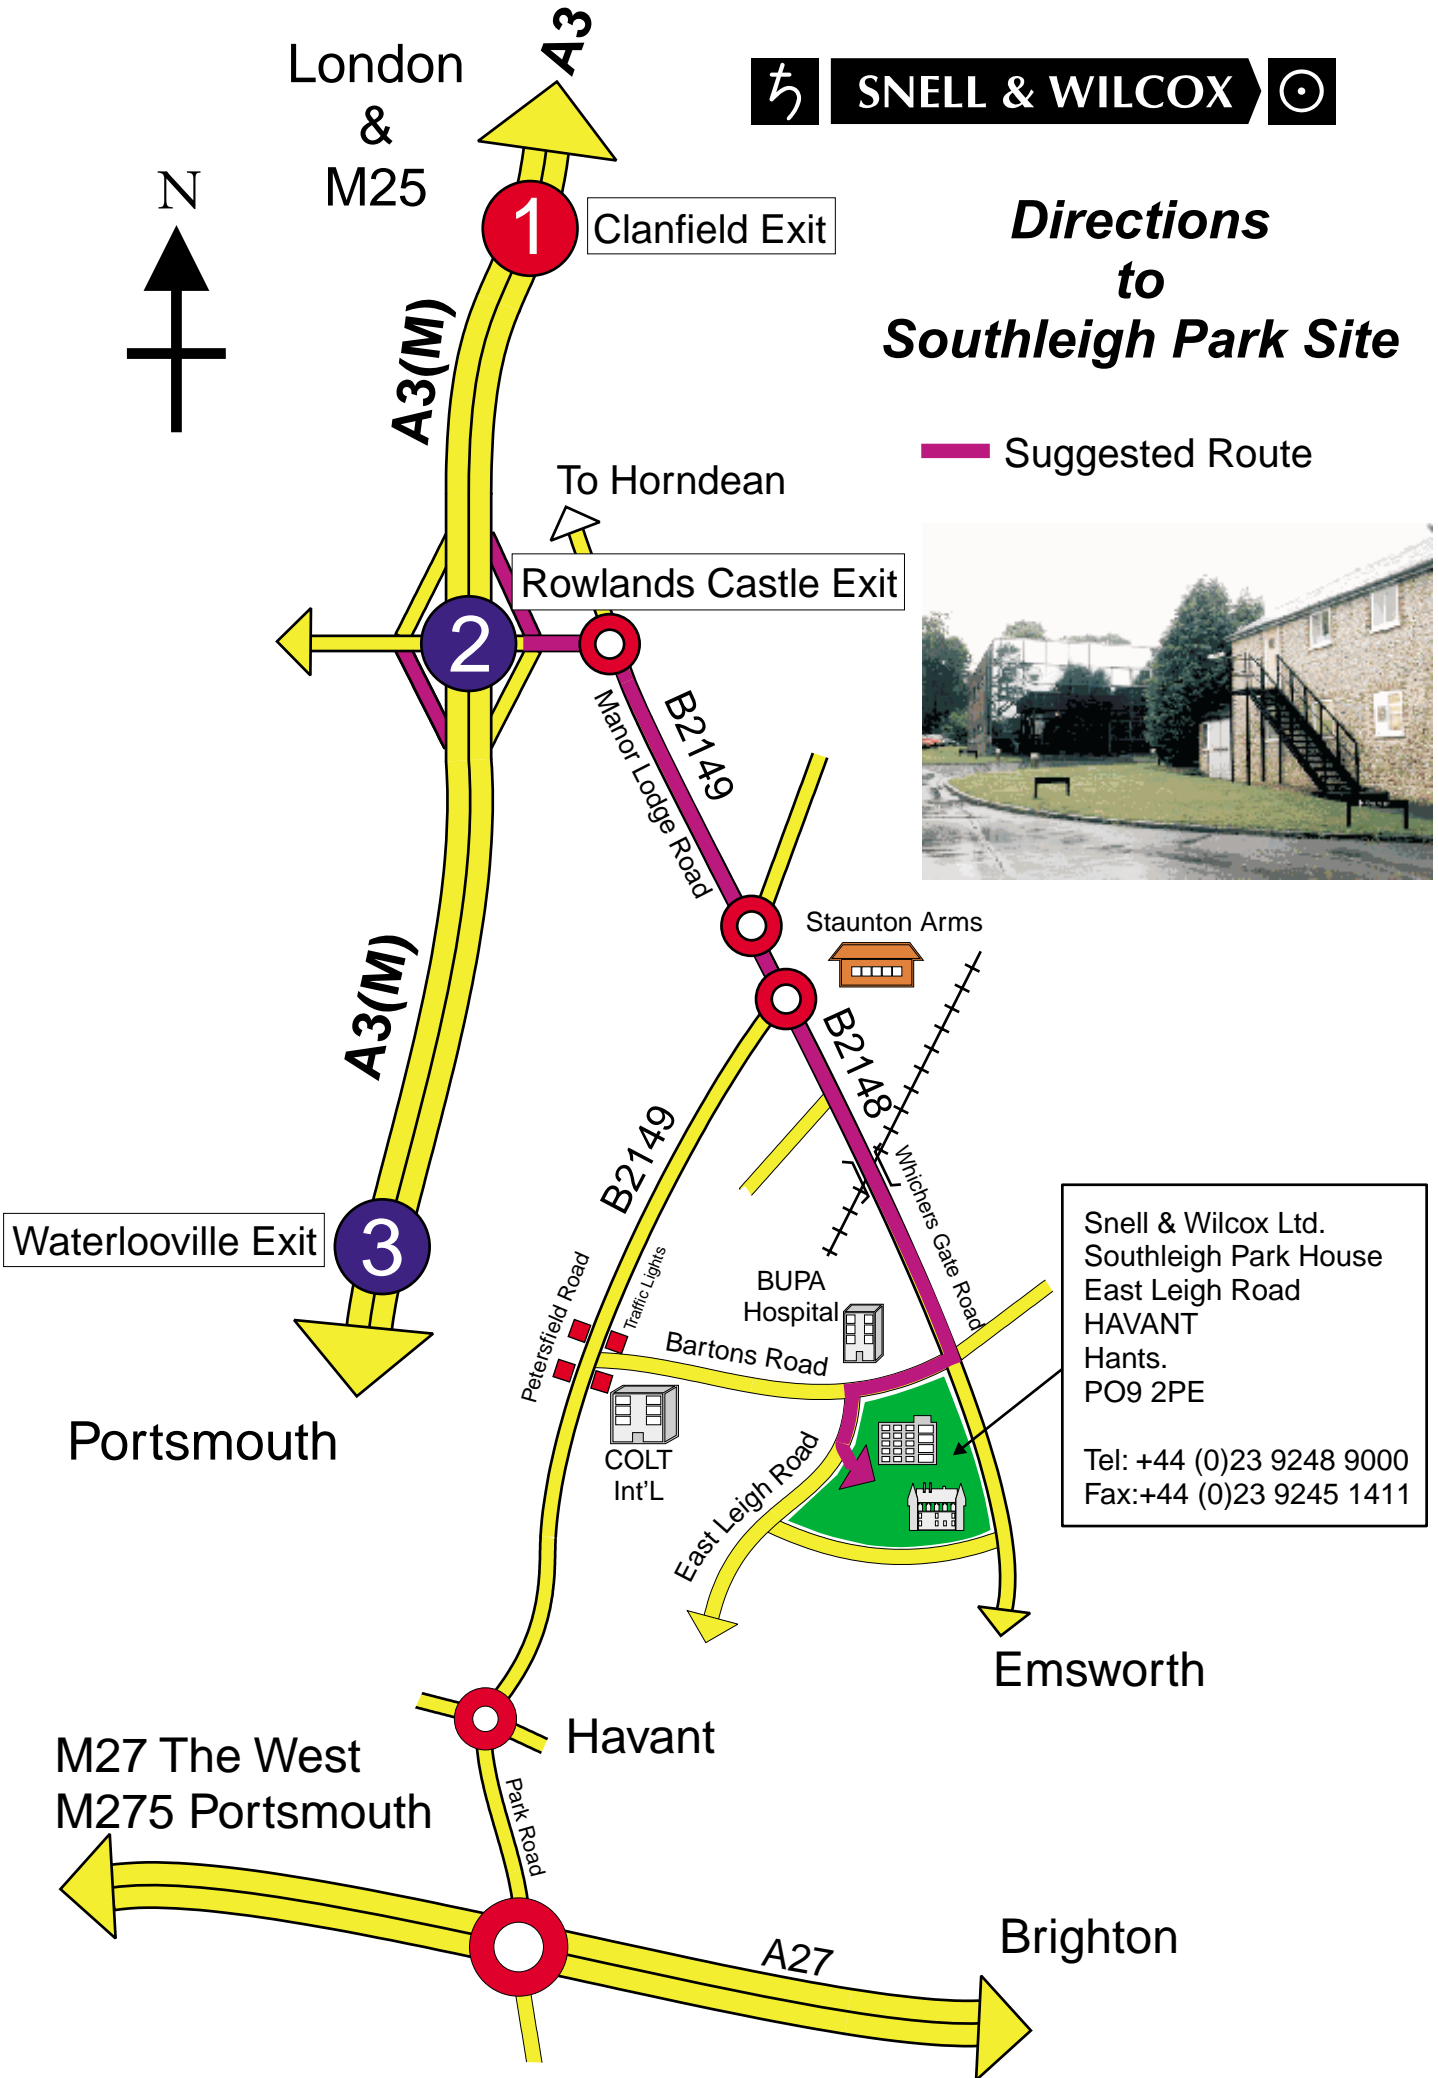

Directions to Southleigh Park Site

 Suggested Route

Snell & Wilcox Ltd.
 Southleigh Park House
 East Leigh Road
 HAVANT
 Hants.
 PO9 2PE

 Tel: +44 (0)23 9248 9000
 Fax: +44 (0)23 9245 1411